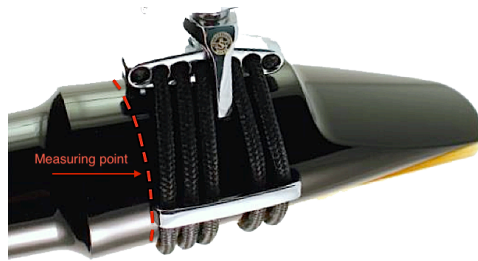

Measuring Your Mouthpiece

Diameter (mm)	Circumference		Silverstein Ligature
	mm	Inches	
22.0 - 23.5	68.5 - 73.2	2.70 - 2.88	Soprano Small
22.17 - 23.73	69.0 - 73.9	2.72 - 2.91	Metal Small
23.0 - 24.5	71.6 - 76.3	2.82 - 3.00	Soprano Medium
23.17 - 24.73	72.2 - 77.1	2.84 - 3.04	Metal Medium
24.17 - 25.67	75.3 - 80.0	2.97 - 3.15	Metal Large
25.23 - 26.73	78.6 - 83.3	3.10 - 3.28	Alto XS*
26.23 - 27.73	81.8 - 86.5	3.22 - 3.41	Alto Small
27.23 - 28.73	84.9 - 89.6	3.35 - 3.53	Alto Medium
28.67 - 30.17	89.4 - 94.2	3.52 - 3.71	Tenor Small
29.67 - 31.17	92.6 - 97.3	3.65 - 3.83	Tenor Medium

CUSTOM FIT*

* Not a standard size, must be customized. Customization surcharge may apply.

** If you have a mouthpiece that does not seem to fit the above measurements (eg Baritone Sax), send us your own measurements to customize your Silverstein Ligature!