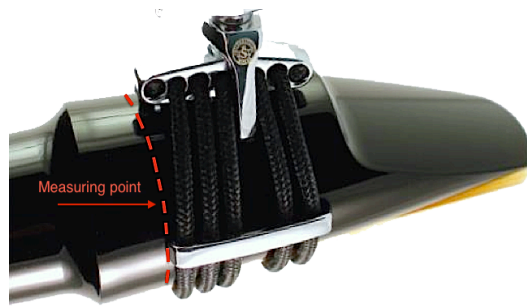

SILVERSTEIN

WORKS

By Mouthpiece Make / Model			
Maker	Instrument	Model	Silverstein Ligature
German/Austrian	Bb Clarinet	-	<i>Bb Clarinet XS*</i>
Eb Clarinet	Eb Clarinet	-	<i>Eb Clarinet*</i>
Bass Clarinet	Bass Clarinet	-	Bass Clarinet
AW-Reeds	Eb Clarinet	Eb Clarinet	<i>Eb Clarinet*</i>
	Bb Clarinet	Bb Clarinet	<i>Bb Clarinet XS*</i>
Beechler	Bb Clarinet	Diamond Inlay	Bb Clarinet Smalll
Buffet	Bb Clarinet	Crampon	Bb Clarinet Smalll
	Bb Clarinet	R13	Bb Clarinet Medium
Behn	Bb Clarinet	Vintage	Bb Clarinet Medium
Backun	Bb Clarinet	Eddie Daniels, Medel L	Bb Clarinet Medium
	Bass Clarinet	-	Bass Clarinet
Clark-Fobes	Bb Clarinet	Nova	Bb Clarinet Medium
Lelandais	Bb Clarinet	-	Bb Clarinet Medium
Meyer Bros	Bb Clarinet	New York	Bb Clarinet Medium
Otto Link	Bb Clarinet	Tone Edge	Bb Clarinet Smalll

Measurement			
Diameter (mm)	Circumference		Silverstein Ligature
	mm	Inches	
23.34 - 24.84	72.7 - 77.4	2.86 - 3.05	Eb Clarinet*
24.34 - 25.84	75.8 - 80.6	2.99 - 3.17	Bb Clarinet XS*
25.34 - 26.84	79.0 - 83.7	3.11 - 3.30	Bb Clarinet Small
26.34 - 27.84	82.1 - 86.8	3.24 - 3.42	Bb Clarinet Medium
33.34 - 34.84	104.1 - 108.8	4.10 - 4.29	Bass Clarinet